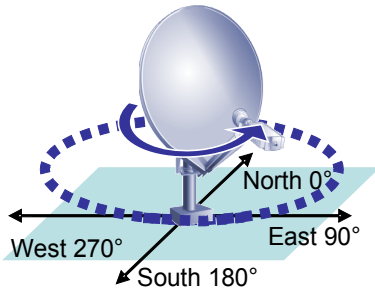

Polski

*Informacje dotyczące ustawień
 anteny*
 ASTRA 23.5 E / Kąt nachylenia wiązki 7.5°
 Polaryzacja pozioma (Odbiór)

Nederlands

Informatie voor het richten van de
 antenne:
 ASTRA 23.5 E / Beam Tilt Angle 7.5°
 Horizontale Polarisatie (Downlink)

English

Azimuth

How to use the pointing information?

- Select the city the closest to your position;
- Identify the pointing data applicable for your position in the table on the next pages;
- Install your antenna according to the city closest to you and use the applicable scale as indicated in the Point&Play™ Manual.

Table Legend

Avg. Azimuth in degrees (°): Average horizontal direction of the antenna in degrees:

Feed Scale in degrees (°) - column 1: Position of the iLNB as explained in the Point&Play™ Manual.

Elevation in degrees (°) - column 2: Vertical position of the antenna as explained in the Point&Play™ Manual.