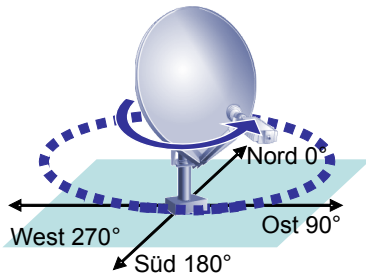

Deutsch

Azimuth (°)

Wie Sie die Informationen zur Antennenausrichtung verwenden?

- Wählen Sie die Stadt, die Ihrer Position am nächsten ist;
- Suchen Sie in der folgenden Tabelle die für Ihren Standort zutreffenden Ausrichtungsdaten;
- Antenne auf die Werte ein, die für die Ihnen am nächsten liegende Stadt angegeben sind, unter Verwendung der für Sie zutreffenden Skala, die Sie dem Handbuch entnehmen.

Legende Tabelle

Durchschnittlicher Azimuth in Grad (°):

Durchschnittliche horizontale Ausrichtung der Antenne in Grad:

Feedskala (Feed scale) in Grad (°) - Spalte 1:

Position des iLNB wie im Handbuch Point&Play™ erläutert.

Elevation in Grad (°) - Spalte 2: Vertikale Position der Antenne wie im Handbuch Point&Play™ erläutert.